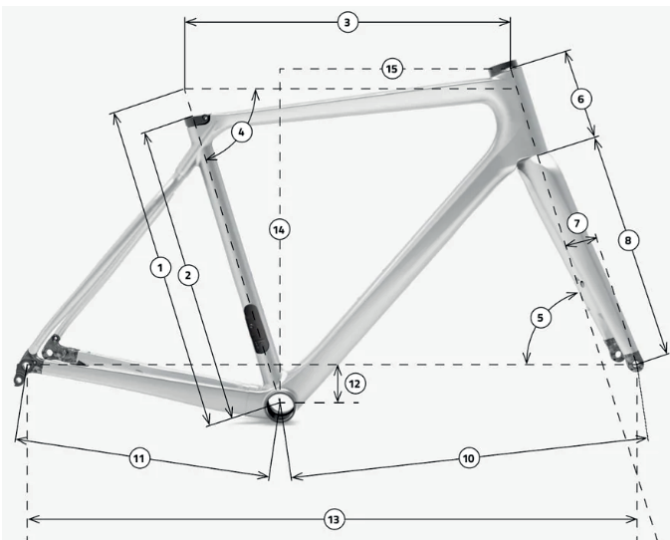

GRAVEL

Wo immer es Dich hinzieht – it's your Gravel-Time! Welche Zutaten braucht es für das perfekte Gravelabenteuer? Reichlich Reifenbreite, die wie gehabt optimale Geometrie eines Gravel-Racers, längeren Radstand, Wendigkeit im Gelände und die wie gewohnt perfekte Technologie von Time-Bikes – dies alles vereint sich in unserem neuen ADHX 45. Egal ob du einfach nur entdecken willst, was abseits der festen Strassen liegt oder die Herausforderung von Gravel-Rennen annehmen willst, das ADHX 45 bietet dir alles, was du dafür brauchst.

Wherever your path takes you - it's your chance for a gravel adventure! But what ingredients do you need for is perfect off-road experience? Lightweight, plenty of tyre width, the optimised longer wheelbase geometry of a gravel racer, off-road manoeuvrability and the usual perfect mix of technology and craftsmanship from Time-Bikes. All of these features are combined and found in our new ADHX 45 model. The ADHX 45 offers everything you could dream of for heading off the beaten track, or on a higher level, if want to take on the challenge of gravel racing.

ADHX 45 Gravel	XS	S	M	L	XL
1	521	539	555	570	581
2	455	480	500	530	550
3	519	537	553	568	578
4	73.5°	72.8°	72.8°	72.8°	72.8°
5	70.3°	71.3°	72.3°	72.3°	72.8°
6	123	131	149	169	188
7	53	53	53	53	53
8	383	383	383	383	383
9	71	65	59	59	57
10	589	591	598	613	618
11	430	430	430	430	430
12	71	71	71	71	71
13	1009	1011	1018	1033	1038
14	532	543	564	583	603
15	364	371	381	390	395

x = BB386 (Maß Innenlager)
y = 27,2 mm (Maß Sattelstütze)
Alle Discmodelle inkl. Steckachse

x = BB386 (dimension bottom bracket)
y = 27.2 mm (seatpost dimension)
All disk models incl. thru axle